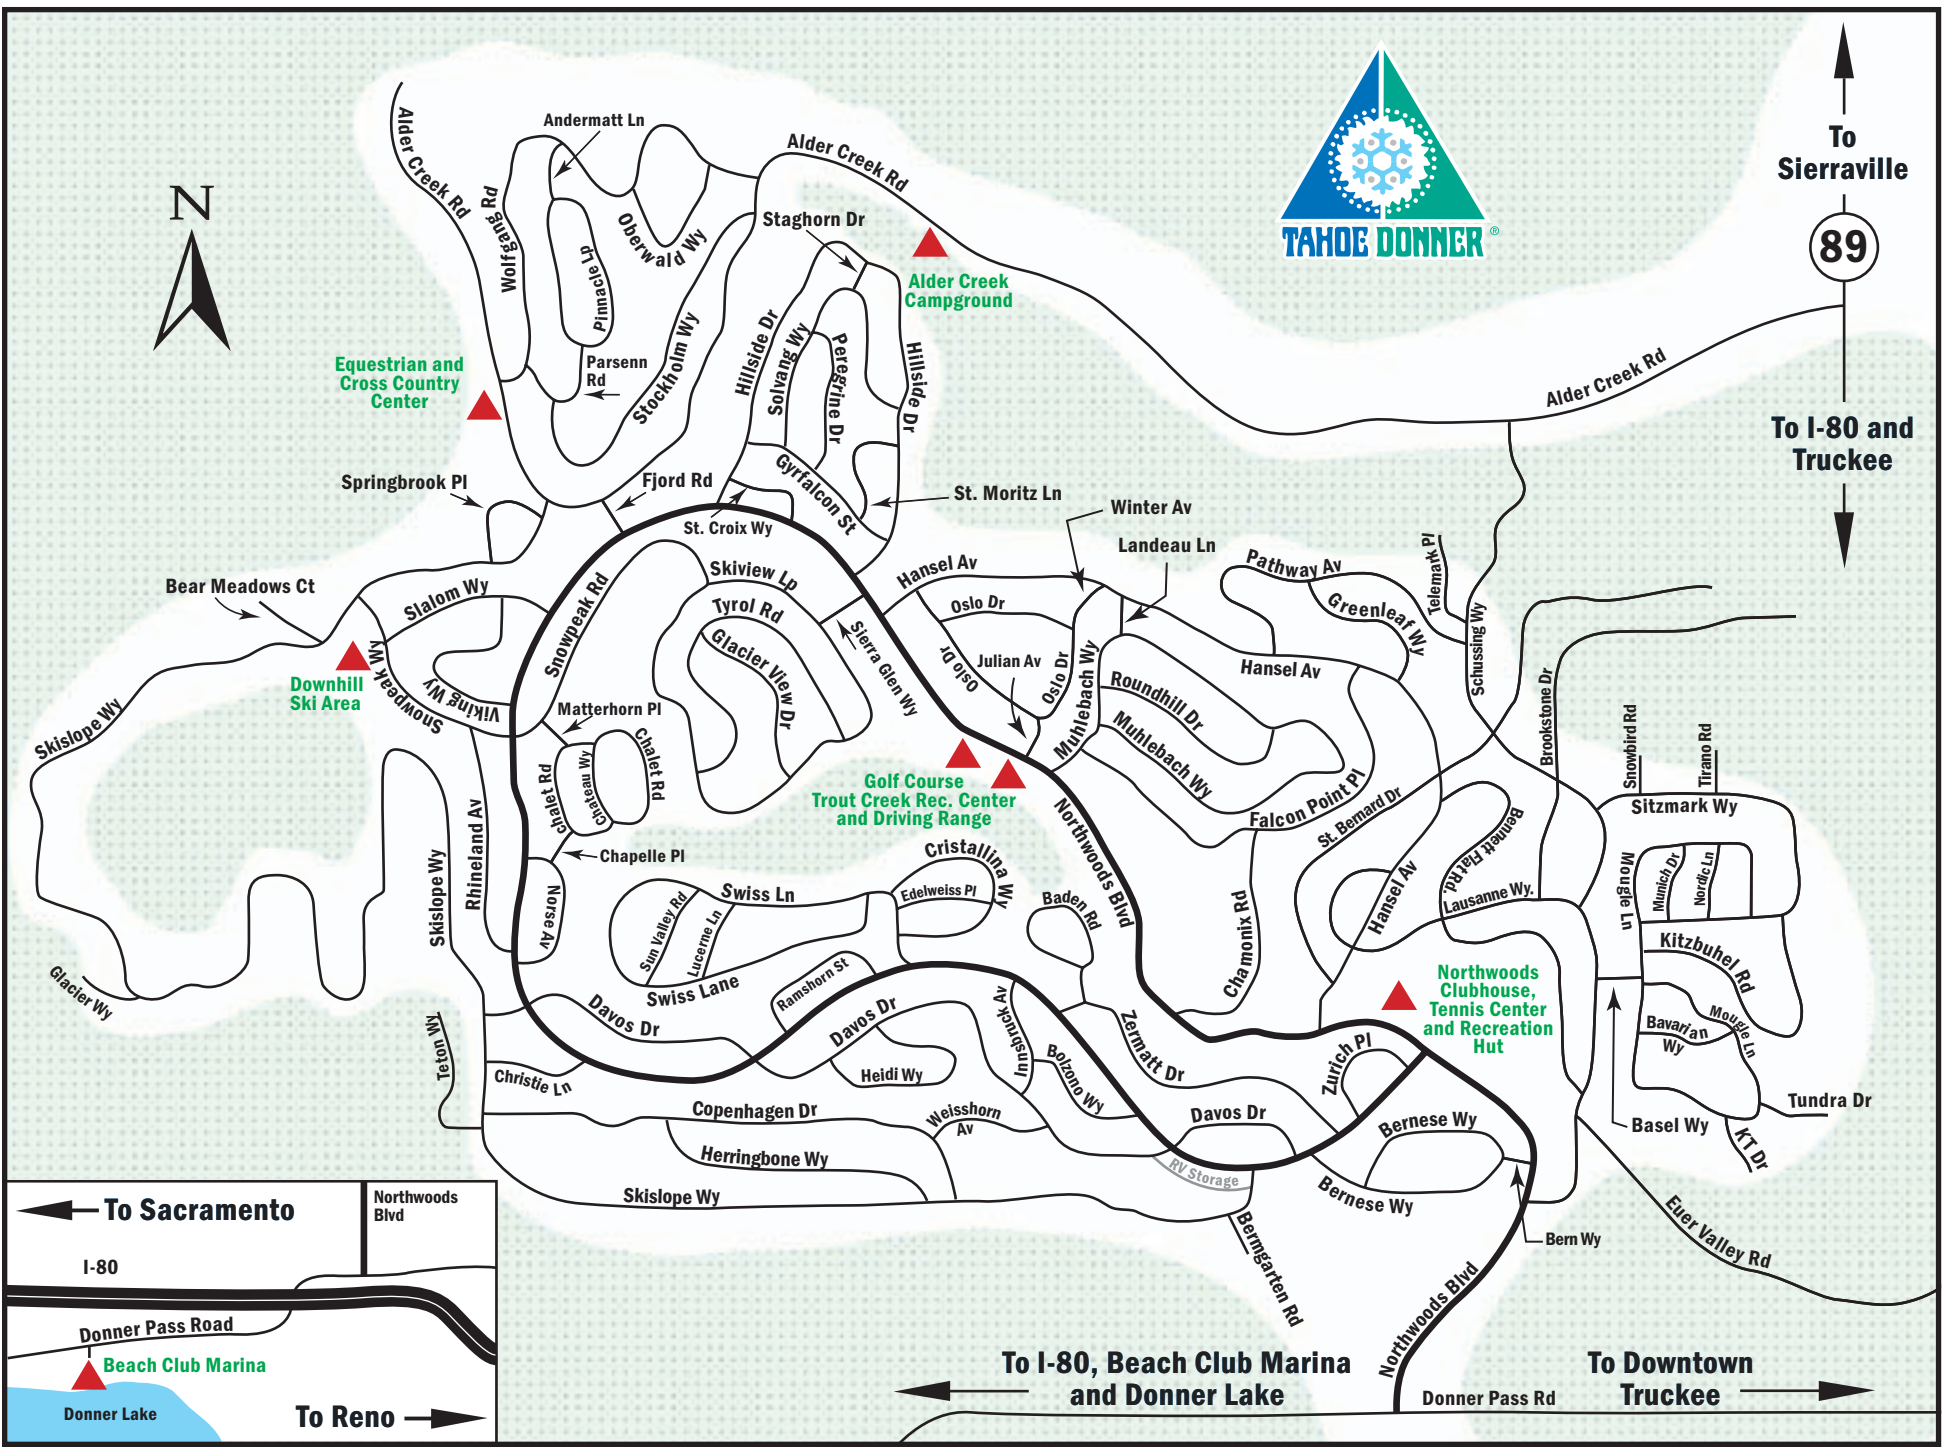

To Sierraville

89

To I-80 and Truckee

To I-80, Beach Club Marina and Donner Lake

To Downtown Truckee